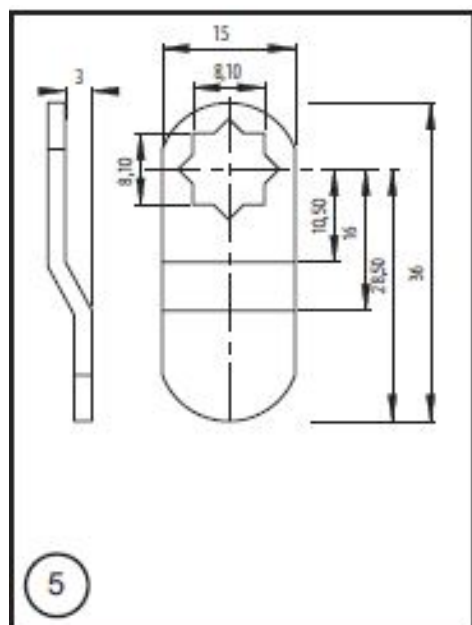

PRODUCT SHEET

Description:

Cam No. 5 For 1900 Series, Cranked 5mm, 28,5mm C/E

Item number:

14.04.245-0

Units	Box	Carton	HS Code	Barcode
Pcs.	100	2500	8301600090	 5704866040723

SISO A/S

Mileparken 11
DK-2740 Skovlunde
Denmark
VAT: DK 24786013

Phone +45 45 830 900

www.siso.dk
siso@siso.dk

Danske Bank
Nytorv Branch
Copenhagen
SWIFT: DABADKKK

Account no.
4180 3112 112936
IBAN Account
DK7230003112112936